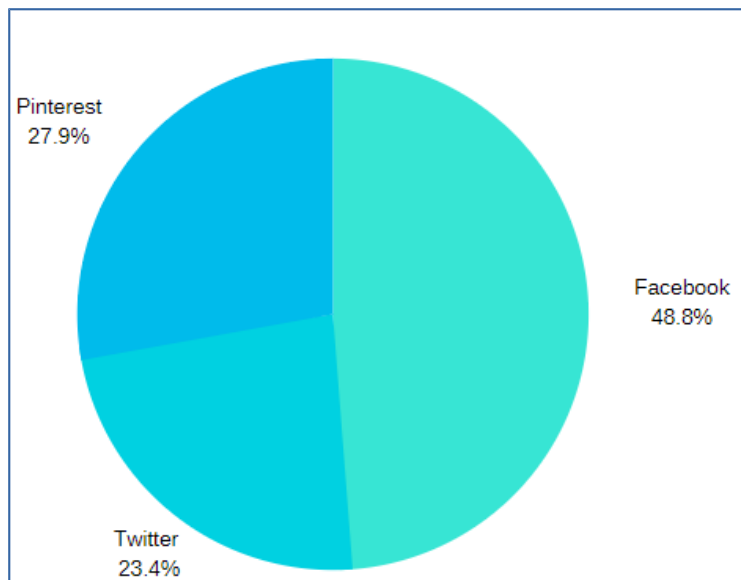

Shotgun Social Signals Report

*****.com

Thanks again for your order!

We've completed a total of 244 primary social signals and 100 secondary social signals.

Below you will find the breakdown graphs for both.

Primary Social Signals

BEFORE

Facebook Signals: 898

Twitter Signals: 0

Pinterest Stats: 121

AFTER

Facebook Signals: 1017

Twitter Signals: 57

Pinterest Performance: 189

Please note about Twitter: Unlike the other social platforms, Twitter no longer displays its current social signal stats, as of their November 2015 API update. Fortunately, our system allows us to track the number of Twitter Signals we